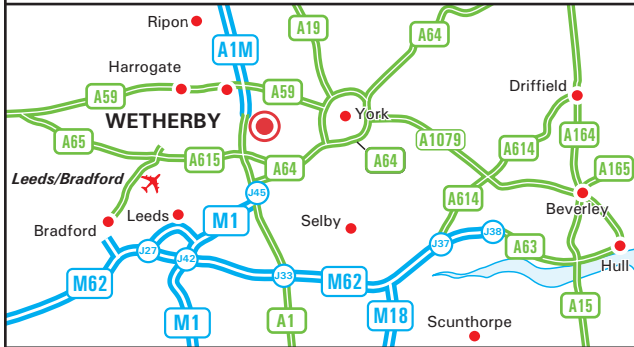

MOORES®

FURNITURE GROUP

Moores Furniture Group Limited
Thorp Arch Estate, Wetherby
West Yorkshire LS23 7DD
 Tel: 01937 842394 - Fax: 01937 845396
 www.moores.co.uk

Queen Mary House
Thorp Arch Estate, Wetherby
West Yorkshire LS23 7BR
 Tel: 01937 844 300 - Fax: 01937 845439

From A1M Southbound/Wetherby 🚗

- Follow the A1M Southbound towards Wetherby.
- Leave the A1M at junction 46 and at the roundabout take the first exit onto the B1224 towards Wetherby Racecourse.
- At the next roundabout take the first exit onto the B1224 York Road.
- Continue for 1 mile and turn right onto Springs Lane towards Walton.
- Continue into Walton and turn left onto Main Street then right onto Smiddy Hill.
- At the T-junction turn left onto Wighill Lane.
- At the next roundabout turn right onto Avenue C East.
- The Main Factory is situated on the left hand side, continue for a further 300 yards and you will find Queen Mary House on the right hand side (see inset).

From A1M Northbound/Wetherby 🚗

- Follow the A1M Northbound to junction 45, and join the A1 towards Wetherby.
- Take the second slip road exit to join the A661 to Wetherby.
- At the roundabout take the third exit onto the A58.
- At the next roundabout take the third exit onto Walton Hill towards Walton.
- Continue through Walton onto Wighill Lane.
- At the next roundabout turn right onto Avenue C East.
- The Main Factory is situated on the left hand side, continue for a further 300 yards and you will find Queen Mary House on the right hand side (see inset).

By Train 🚆

- The nearest mainline railway stations are York (15 miles) and Leeds (18 miles).
- For further information on train time and fares please call National Rail Enquires on 08457 484950.